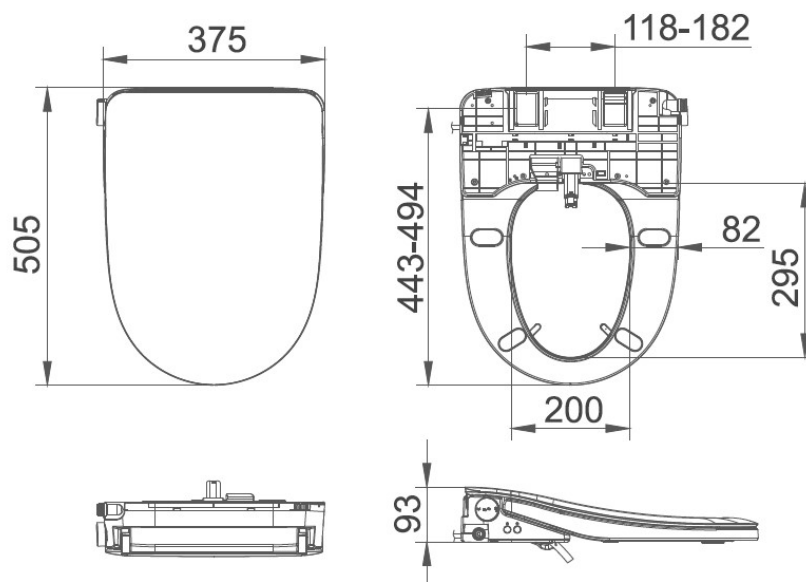

## Electronic Bidet Seat and Cover

### PRODUCT SPECIFICATION

- Dimension : 505(L) x 375(W) x 93(H) mm
- Material : PP
- Power input : 220VAC - 50Hz
- Power rated : 1200W
- Water pressure : 0.75MPa ~ 0.8MPa
- Water temperature range : 30 °C ~ 39 °C
- Air dryer temperature range : Room temp. ~ 55 °C
- Seat ring temperature range : Room temp. ~ 40 °C

### TECHNICAL DRAWING

Copyright © RIGEL TECHNOLOGY (S) PTE LTD All rights reserved. Terms of Use.

Smart  
Sanitary  
Solutions

A World Renowned Sanitary Brand Powered By Smart Technologies

All dimensions are in mm.